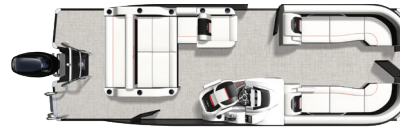

Corsa

ULTRA LOUNGE
23 25

The most versatile floorplan with the Ultra-Lounge that allows for easy, multi-functional seating. Available with club lounge (shown) or optional co-captain's chair.