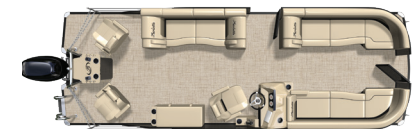

Versatile bar seating and the multi-functional Ultra-Lounge; there's plenty of room to party.

CAST N' CRUISE 22 24

Everything you want in a fishing boat paired with the comfortability of a family cruiser.

Arch available on L-Class 23/25 and Corsa 23/25. Sport Stern available on L-Class Quad Lounge 23/25 and Corsa Quad Lounge 23/25.

CUSTOMIZE
YOUR BARLETTA
EXPERIENCE WITH
THESE POPULAR
CHOICES.

AVAILABILITY WILL VARY BY
SERIES. SOME IMAGES MAY NOT
BE REPRESENTATIVE OF SERIES
SPECIFIC OPTIONS. CONTACT
YOUR LOCAL DEALER FOR
DETAILS AND PRICING.