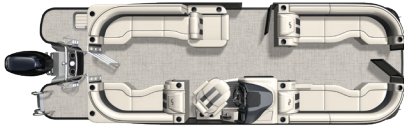

QUAD LOUNGE
23 25

Ample seating for your entire crew. Available with club lounge (shown) or optional co-captain's chair.