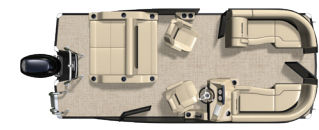

C-Class

ULTRA LOUNGE 20 22 24